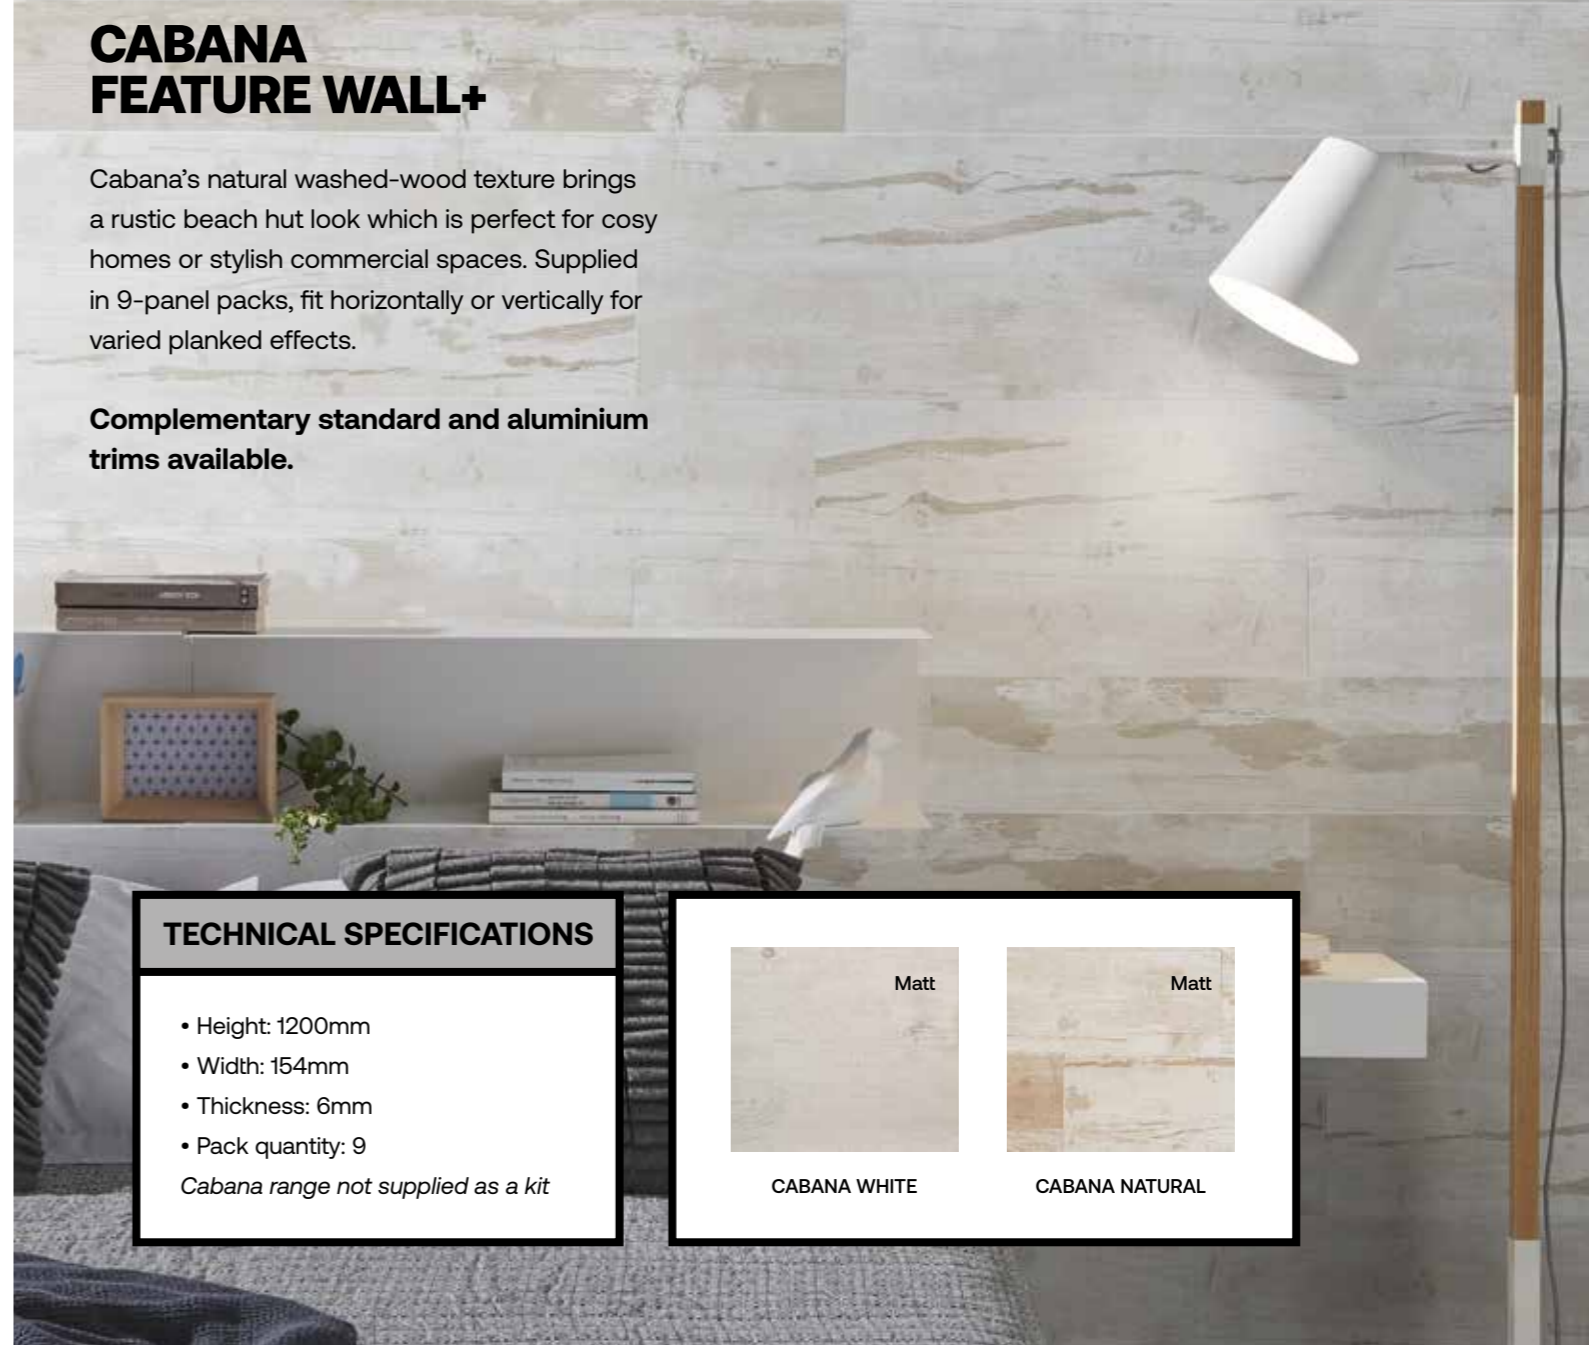

WALL PANELS

FEATURE WALL PANELS

Transform walls effortlessly with our Feature Wall+ panels. Textured, realistic wood and tile looks, fast installation, and low maintenance. Ideal for homes, offices, restaurants, or hotels, they can be installed vertically or horizontally for striking impact.

TECHNICAL SPECIFICATIONS

- Height: 1200mm
- Width: 154mm
- Thickness: 6mm
- Pack quantity: 9

Ready to install, contains 9 panels, 6 clip on end trims and 90 double sided adhesive pads

CABANA FEATURE WALL+

Cabana's natural washed-wood texture brings a rustic beach hut look which is perfect for cosy homes or stylish commercial spaces. Supplied in 9-panel packs, fit horizontally or vertically for varied planked effects.

Complementary standard and aluminium trims available.

TECHNICAL SPECIFICATIONS

- Height: 1200mm
- Width: 154mm
- Thickness: 6mm
- Pack quantity: 9

Cabana range not supplied as a kit

CABANA WHITE **CABANA NATURAL**